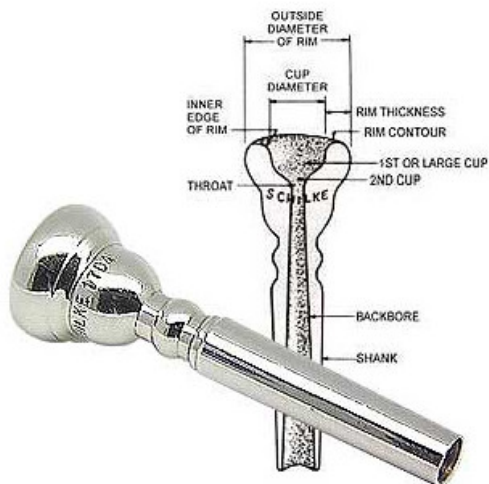

SCHILKE 12 A4

49,00 € tax included

Reference: SC12A4

SCHILKE 12 A4

schilke 12A4 bocchino per tromba. ARTIST MODEL- Same as 12A4a, but with a larger standard "c" backbore.
Peso volumetrico: 0.12Kg