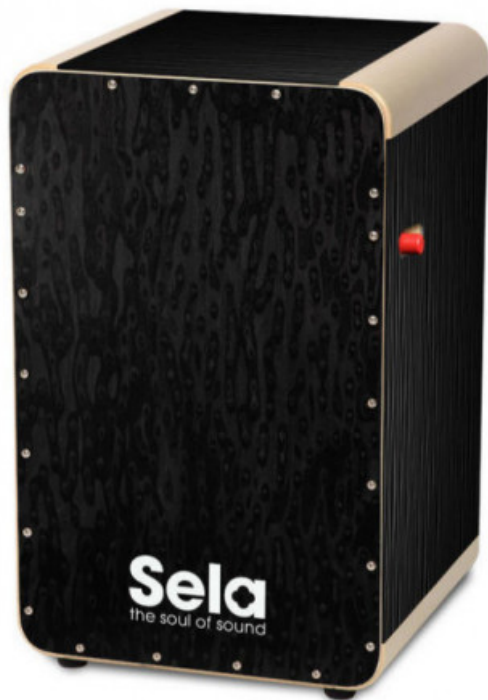

SELA SE 029 WAVE PRO BLACK PEARL

279,00 € tax included

Reference: SE029

SELA SE 029 WAVE PRO BLACK PEARL

Sela SE 029 Wave Pro Black Pearl, new composite material consisting of wood and plastic, Special Coated 15 mm birch body, 11 layers, snare on/off mechanism, Handpicked Sela Thin Splash playing surface (exchangeable), Solid, rounded corners of finest maple wood, adjustable snare sound, Clap Corner Sound, Nonslip Rubber Feet, transversal grooves structure of the, side parts even allows güiro and washboard like playing techniques, Dimension: 47cm x30 cm x30cm, Made in Germany