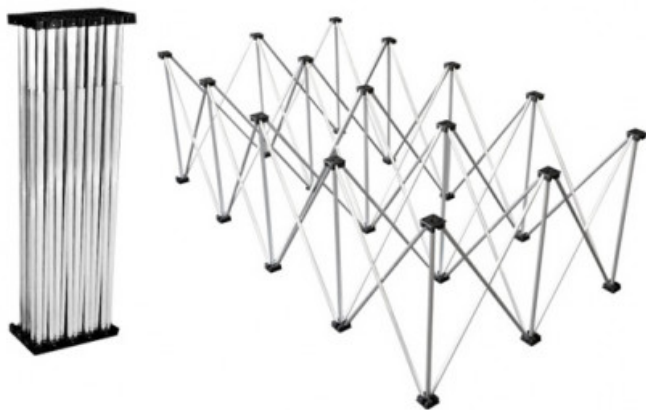

SIXTEMA T.S060 THEATART STRUTTURA 200X100X0.60

169,00 € tax included

Reference: SITS060

SIXTEMA T.S060 THEATART STRUTTURA
200X100X0.60

Struttura aperta:
- superficie 200x100 cm
- altezza 60cm
- 15 gambe
Peso: 6,0 kg