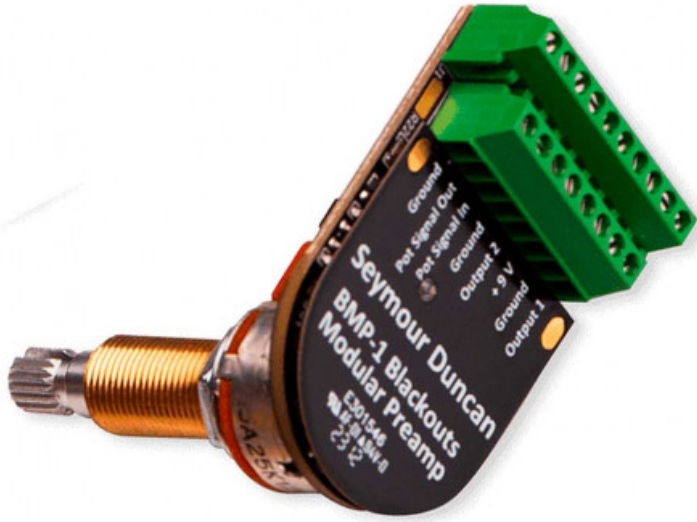

11807-20-STD BMP-1 BKOUTS MODULAR PRE STD POT

**127,00 € tax included**

Reference: 641539

11807-20-STD BMP-1 Bkouts Modular Pre Std Pot

11807-20-STD 11807-20-STD BMP-1 BKOUTS MODULAR PRE STD POT